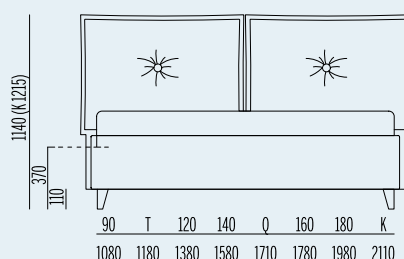

Folding box®

↳ Include rete ortopedica a doghe con doppio palo di sostegno centrale con 14 doghe in betulla da 65mm
↳ Sistema fondo brevettato Folding box®
↳ Altezza fascia contenitore h 27 cm
↳ Sistema di apertura tradizionale con molle a gas
↳ Including an orthopedic staves bed frame with double central support and fourteen 65 mm birchen staves
↳ Patented Folding box® bottom system for an easy cleaning of the storage area
↳ External height of the storage area: 27 cm
↳ Traditional opening system

Folding box® comfort

↳ Include rete ortopedica a doghe con doppio palo di sostegno centrale con 14 doghe in betulla da 65mm
↳ Sistema fondo brevettato Folding box®
↳ Altezza fascia contenitore h 27 cm
↳ Sistema di apertura comfort a rete parallela
↳ Including an orthopedic staves bed frame with double central support and fourteen 65 mm birchen staves
↳ Patented Folding box® bottom system for an easy cleaning of the storage area
↳ External height of the storage area: 27 cm
↳ Comfort parallel frame opening system

Folding box® automatic

↳ Include rete ortopedica a doghe con doppio palo di sostegno centrale con 14 doghe da 65 mm in betulla
↳ Sistema fondo brevettato Folding box®
↳ Altezza fascia contenitore h 27 cm
↳ Sistema di apertura automatico a pulsante elettrico con alimentazione 24 V
↳ Fornito con trasformatore e sistemi di sicurezza
↳ Including an orthopedic staves bed frame with double central support and fourteen 65 mm birchen staves
↳ Patented Folding box® bottom system for an easy cleaning of the storage area
↳ External height of the storage area: 27 cm
↳ Automatic electromechanical opening system - 24V power
↳ Provided with transformer and safety equipment

Folding box® ergonomics

↳ Include rete ortopedica a doghe con movimentazione elettrica e ergonomica
↳ Sistema fondo brevettato Folding box®
↳ Altezza fascia contenitore h 27 cm con vano interno ridotto a causa dell'ingombro rete
↳ Sistema di apertura tradizionale con molle a gas
↳ Including an ergonomic staves bed frame
↳ Patented Folding box® bottom system for an easy cleaning of the storage area
↳ External height of the storage area: 27 cm
↳ traditional opening system
↳ The storage area is reduced due to the different bed frame transformer and safety equipment

Ring

↳ Non include la rete
↳ Predisposizione per rete in appoggio su angolari e palo centrale longitudinale
↳ Piano di appoggio retoregolabile su 2 livelli incassati di h 1 - 60 mm h 2 - 125 mm rispetto al bordo del giroletto
↳ The bed frame is not included
↳ Angles and central bars are preset for a bed frame
↳ The bearing surface is adjustable at 2 heights h 1 - 60 mm h 2 - 125 mm referring to the bed frame

Ring pfi