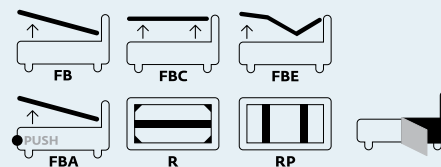

SB

Secret Box®

► Include rete ortopedica a doghe con doppio palo di sostegno centrale con doghe 14mm in betulla
► Sistema brevettato Secret Box® con cassetto scorrevole

► Altezza interna contenitore cm 15
► Sistema di apertura tradizionale con molle a gas
► Includes orthopedic slatted bedstead with double central support pale with 14mm birch slats.
► Secret Box® patented system with sliding drawer.
► Internal container height 15 cm.
► Traditional opening system with gas springs.

► Nearly all the beds of our collection have a completely removable cover
► You can recognize them in this catalogue by this symbol near the technical features

I bordini testata sono abbinati al colore dei piedi.
The headboard edges are matched to the colour of the feet.

Hug 02

h 27

☞ Sfoderabile ☞ Disponibile in tutti i tessuti del campionario ☞ Nelle larghezze King, 180, 160, Queen, 150, 140, 120, Twin, 90 ☞ Removable cover ☞ Available in all the fabrics of our catalogue ☞ Bed sizes available: King, 180, 160, Queen, 150, 140, 120, Twin, 90

Varianti / Version

Folding box®

► Include rete ortopedica a doghe con doppio palo di sostegno centrale con 14 doghe in betulla da 65mm ► Sistema fondo brevettato Folding box® ► Altezza fascia contenitore h 27 cm ► Sistema di apertura tradizionale con molle a gas ► Including an orthopedic staves bed frame with double central support and fourteen 65 mm birchen staves ► Patented Folding box® bottom system for an easy cleaning of the storage area ► External height of the storage area: 27 cm ► Traditional opening system