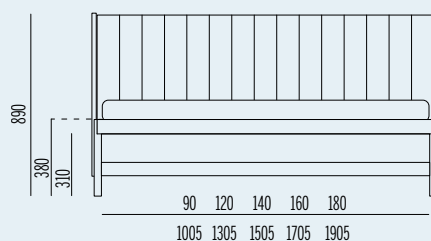

FIX

Fix

► Include rete ortopedica a doghe con palo di sostegno centrale con 14 doghe da 65mm in betulla ► La rete costituisce il telaio portante del letto ► Including an orthopedic staves bed frame with double central support and fourteen 65 mm birchen staves ► The bed frame is also the main frame of the bed

Sfoderabilità Removable cover

► Quasi tutti i letti della nostra collezione prevedono il rivestimento tessile completamente sfoderabile ► Puoi facilmente riconoscerli nelle pagine del catalogo quando vedi questo simbolo nella relativa scheda tecnica ► Nearly all the beds of our collection have a completely removable cover ► You can recognize them in this catalogue by this symbol near the technical features