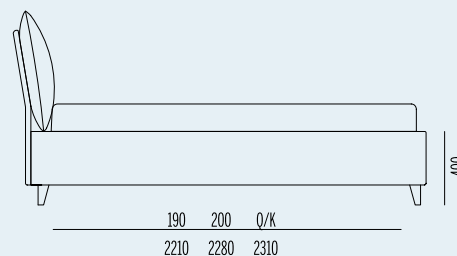

↳ Include rete ortopedica a doghe con doppio palo di sostegno centrale con 14 doghe in betulla da 65mm
↳ Sistema fondo brevettato Folding box®
↳ Altezza fascia contenitore h 27 cm
↳ Sistema di apertura tradizionale con molle a gas
↳ Including an orthopedic staves bed frame with double central support and fourteen 65 mm birchen staves
↳ Patented Folding box® bottom system for an easy cleaning of the storage area
↳ External height of the storage area: 27 cm
↳ Traditional opening system

↳ Include rete ortopedica a doghe con doppio palo di sostegno centrale con 14 doghe in betulla da 65mm
↳ Sistema fondo brevettato Folding box®
↳ Altezza fascia contenitore h 27 cm
↳ Sistema di apertura comfort a rete parallela
↳ Including an orthopedic staves bed frame with double central support and fourteen 65 mm birchen staves
↳ Patented Folding box® bottom system for an easy cleaning of the storage area
↳ External height of the storage area: 27 cm
↳ Comfort parallel frame opening system

↳ Include rete ortopedica a doghe con doppio palo di sostegno centrale con 14 doghe da 65 mm in betulla
↳ Sistema fondo brevettato Folding box®
↳ Altezza fascia contenitore h 27 cm
↳ Sistema di apertura automatico a pulsante elettrico con alimentazione 24 v
↳ Fornito con trasformatore e sistemi di sicurezza
↳ Including an orthopedic staves bed frame with double central support and fourteen 65 mm birchen staves
↳ Patented Folding box® bottom system for an easy cleaning of the storage area
↳ External height of the storage area: 27 cm
↳ Automatic electromechanical opening system - 24V power
↳ Provided with transformer and safety equipment

↳ Include rete ortopedica a doghe con movimentazione elettrica e ergonomica
↳ Sistema fondo brevettato Folding box®
↳ Altezza fascia contenitore h 27 cm con vano interno ridotto a causa dell'ingombro rete
↳ Sistema di apertura tradizionale con molle a gas
↳ Including an ergonomic staves bed frame
↳ Patented Folding box® bottom system for an easy cleaning of the storage area
↳ External height of the storage area: 27 cm
↳ traditional opening system
↳ The storage area is reduced due to the different bed frame transformer and safety equipment

↳ Non include la rete
↳ Predisposizione per rete in appoggio su barre trasversali (nr.2)
↳ Piano di appoggio rete regolabile su 4 livelli incassati di h 1 - 95 mm, h 2 - 120 mm, h 3 - 145 mm, h 4 - 170 mm rispetto al bordo del giroletto
↳ The bed frame is not included
↳ The lateral bars are preset for a bed frame (nr.2)
↳ The bearing surface is adjustable at 4 heights h 1 - 95 mm, h 2 - 120 mm, h 3 - 145 mm, h 4 - 170 mm Referring to the bed frame