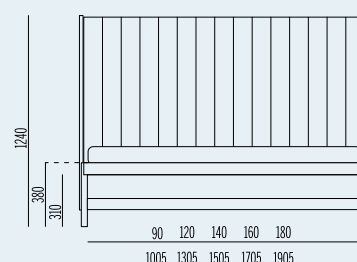

FIX

Fix

► Include rete ortopedica a doghe con palo di sostegno centrale con 14 doghe da 65mm in betulla ► La rete costituisce il telaio portante del letto ► Including an orthopedic staves bed frame with double central support and fourteen 65 mm birchen staves ► The bed frame is also the main frame of the bed

Sfoderabilità Removable cover

► Quasi tutti i letti della nostra collezione prevedono il rivestimento tessile completamente sfoderabile ► Puoi facilmente riconoscerli nelle pagine del catalogo quando vedi questo simbolo nella relativa scheda tecnica ► Nearly all the beds of our collection have a completely removable cover ► You can recognize them in this catalogue by this symbol near the technical features