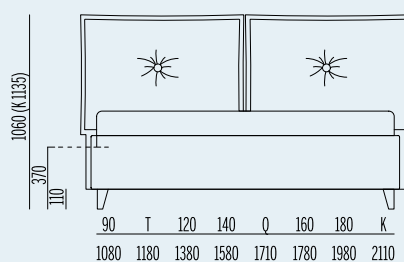

Folding box®

↳ Include rete ortopedica a doghe con doppio palo di sostegno centrale con 14 doghe in betulla da 65mm ▶ Sistema fondo brevettato Folding box® ▶ Altezza fascia contenitore h 27 cm ▶ Sistema di apertura tradizionale con molle a gas ▶ Including an orthopedic staves bed frame with double central support and fourteen 65 mm birchen staves ▶ Patented Folding box® bottom system for an easy cleaning of the storage area ▶ External height of the storage area: 27 cm ▶ Traditional opening system

Folding box® comfort

↳ Include rete ortopedica a doghe con doppio palo di sostegno centrale con 14 doghe in betulla da 65mm ▶ Sistema fondo brevettato Folding box® ▶ Altezza fascia contenitore h 27 cm ▶ Sistema di apertura comfort a rete parallela ▶ Including an orthopedic staves bed frame with double central support and fourteen 65 mm birchen staves ▶ Patented Folding box® bottom system for an easy cleaning of the storage area ▶ External height of the storage area: 27 cm ▶ Comfort parallel frame opening system

Folding box® automatic

↳ Include rete ortopedica a doghe con doppio palo di sostegno centrale con 14 doghe da 65 mm in betulla ▶ Sistema fondo brevettato Folding box® ▶ Altezza fascia contenitore h 27 cm ▶ Sistema di apertura automatico a pulsante elettrico con alimentazione 24 v ▶ Fornito con trasformatore e sistemi di sicurezza ▶ Including an orthopedic staves bed frame with double central support and fourteen 65 mm birchen staves ▶ Patented Folding box® bottom system for an easy cleaning of the storage area ▶ External height of the storage area: 27 cm ▶ Automatic electromechanical opening system - 24V power ▶ Provided with transformer and safety equipment

Folding box® ergonomics

↳ Include rete ortopedica a doghe con movimentazione elettrica e ergonomica ▶ Sistema fondo brevettato Folding box® ▶ Altezza fascia contenitore h 27 cm con vano interno ridotto a causa dell'ingombro rete ▶ Sistema di apertura tradizionale con molle a gas ▶ Including an ergonomic staves bed frame ▶ Patented Folding box® bottom system for an easy cleaning of the storage area ▶ External height of the storage area: 27 cm ▶ traditional opening system ▶ The storage area is reduced due to the different bed frame transformer and safety equipment

Ring pfi

↳ Non include la rete ▶ Predisposizione per rete in appoggio su barre trasversali (nr.2) ▶ Piano di appoggio rete regolabile su 4 livelli incassati di h 1 - 95 mm, h 2 - 120 mm h 3 - 145 mm, h 4 - 170 mm rispetto al bordo del giroletto ▶ The bed frame is not included ▶ The lateral bars are preset for a bed frame (nr.2) ▶ The bearing surface is adjustable at 4 heights h 1 - 95 mm, h 2 - 120 mm h 3 - 145 mm, h 4 - 170 mm Referring to the bed frame

Sfoderabilità Removable cover