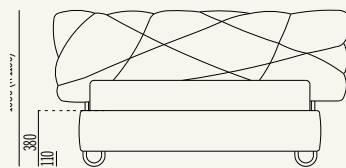

Hug 03

h 27

90 - T - 120 - 140 - 150 - Q - 160 - 180 - K
1360 - 1460 - 1660 - 1860 - 1960 - 1990 - 2060 - 2260 - 2390