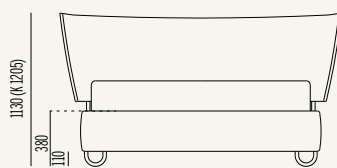

► Nearly all the beds of our collection have a completely removable cover

► You can recognize them in this catalogue by this symbol near the technical features

► The bed frame is also the main frame of the bed

Hug 04

Soft h 27

90 - T - 120 - 140 - 150 - Q - 160 - 180 - K
1400 - 1500 - 1700 - 1900 - 2000 - 2030 - 2100 - 2300 - 2430

190 - 200 - Q / K
2100 - 2170 - 2200

↗ Sfoderabile ↗ Disponibile in tutti i tessuti del campionario ↗ Nelle larghezze King, 180, 160, Queen, 150, 140, 120, Twin, 90
↗ Removable cover ↗ Available in all the fabrics of our catalogue ↗ Bed sizes available: King, 180, 160, Queen, 150, 140, 120, Twin, 90