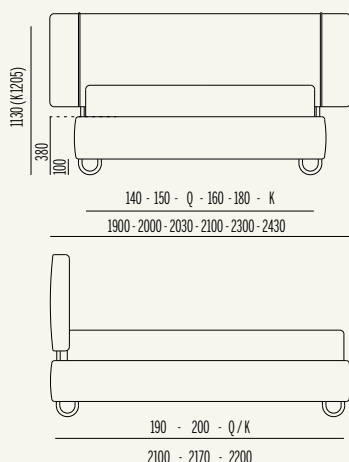

Hug 02

h 27

⇨ Sfoderabile ⇨ Disponibile in tutti i tessuti del campionario ⇨ Nelle larghezze King, 180, 160, Queen, 150, 140, 120, Twin, 90 ⇨ Removable cover ⇨ Available in all the fabrics of our catalogue ⇨ Bed sizes available: King, 180, 160, Queen, 150, 140, 120, Twin, 90