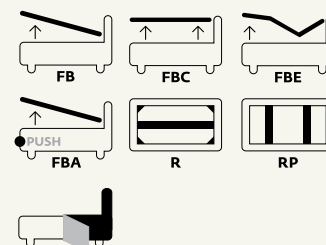

Varianti / Version

Folding box®

► Include rete ortopedica a doghe con doppio palo di sostegno centrale con 14 doghe in betulla da 65mm ► Sistema fondo brevettato Folding box® ► Altezza fascia contenitore h 27 cm ► Sistema di apertura tradizionale con molle a gas ► Including an orthopedic staves bed frame with double central support and fourteen 65 mm birchen staves ► Patented Folding box® bottom system for an easy cleaning of the storage area ► External height of the storage area: 27 cm ► Traditional opening system

Folding box® comfort

► Include rete ortopedica a doghe con doppio palo di sostegno centrale con 14 doghe in betulla da 65mm ► Sistema fondo brevettato Folding box® ► Altezza fascia contenitore h 27 cm ► Sistema di apertura comfort a rete parallela ► Including an orthopedic staves bed frame with double central support and fourteen 65 mm birchen staves ► Patented Folding box® bottom system for an easy cleaning of the storage area ► External height of the storage area: 27 cm ► Comfort parallel frame opening system

Folding box® automatic

► Include rete ortopedica a doghe con doppio palo di sostegno centrale con 14 doghe da 65 mm in betulla ► Sistema fondo brevettato Folding box® ► Altezza fascia contenitore h 27 cm ► Sistema di apertura automatico a pulsante elettrico con alimentazione 24 v ► Fornito con trasformatore e sistemi di sicurezza ► Including an orthopedic staves bed frame with double central support and fourteen 65 mm birchen staves ► Patented Folding box® bottom system for an easy cleaning of the storage area ► External height of the storage area: 27 cm ► Automatic electromechanical opening system - 24V power ► Provided with transformer and safety equipment

Folding box® ergonomics

► Include rete ortopedica a doghe con movimentazione elettrica e ergonomica ► Sistema fondo brevettato Folding box® ► Altezza fascia contenitore h 27 cm con vano interno ridotto a causa dell'ingombro rete ► Sistema di apertura tradizionale con molle a gas ► Including an ergonomic staves bed frame ► Patented Folding box® bottom system for an easy cleaning of the storage area ► External height of the storage area: 27 cm ► traditional opening system ► The storage area is reduced due to the different bed frame transformer and safety equipmen

Ring

► Non include la rete ► Predisposizione per rete in appoggio su angolari e palo centrale longitudinale ► Piano di appoggio retoregolabile su 2 livelli incassati di h 1 - 60 mm h 2 - 125 mm rispetto al bordo del giroletto ► The bed frame is not included ► Angles and central bars are preset for a bed frame ► The bearing surface is adjustable at 2 heights h 1 - 60 mm h 2 - 125 mm referring to the bed frame

Ring pfi